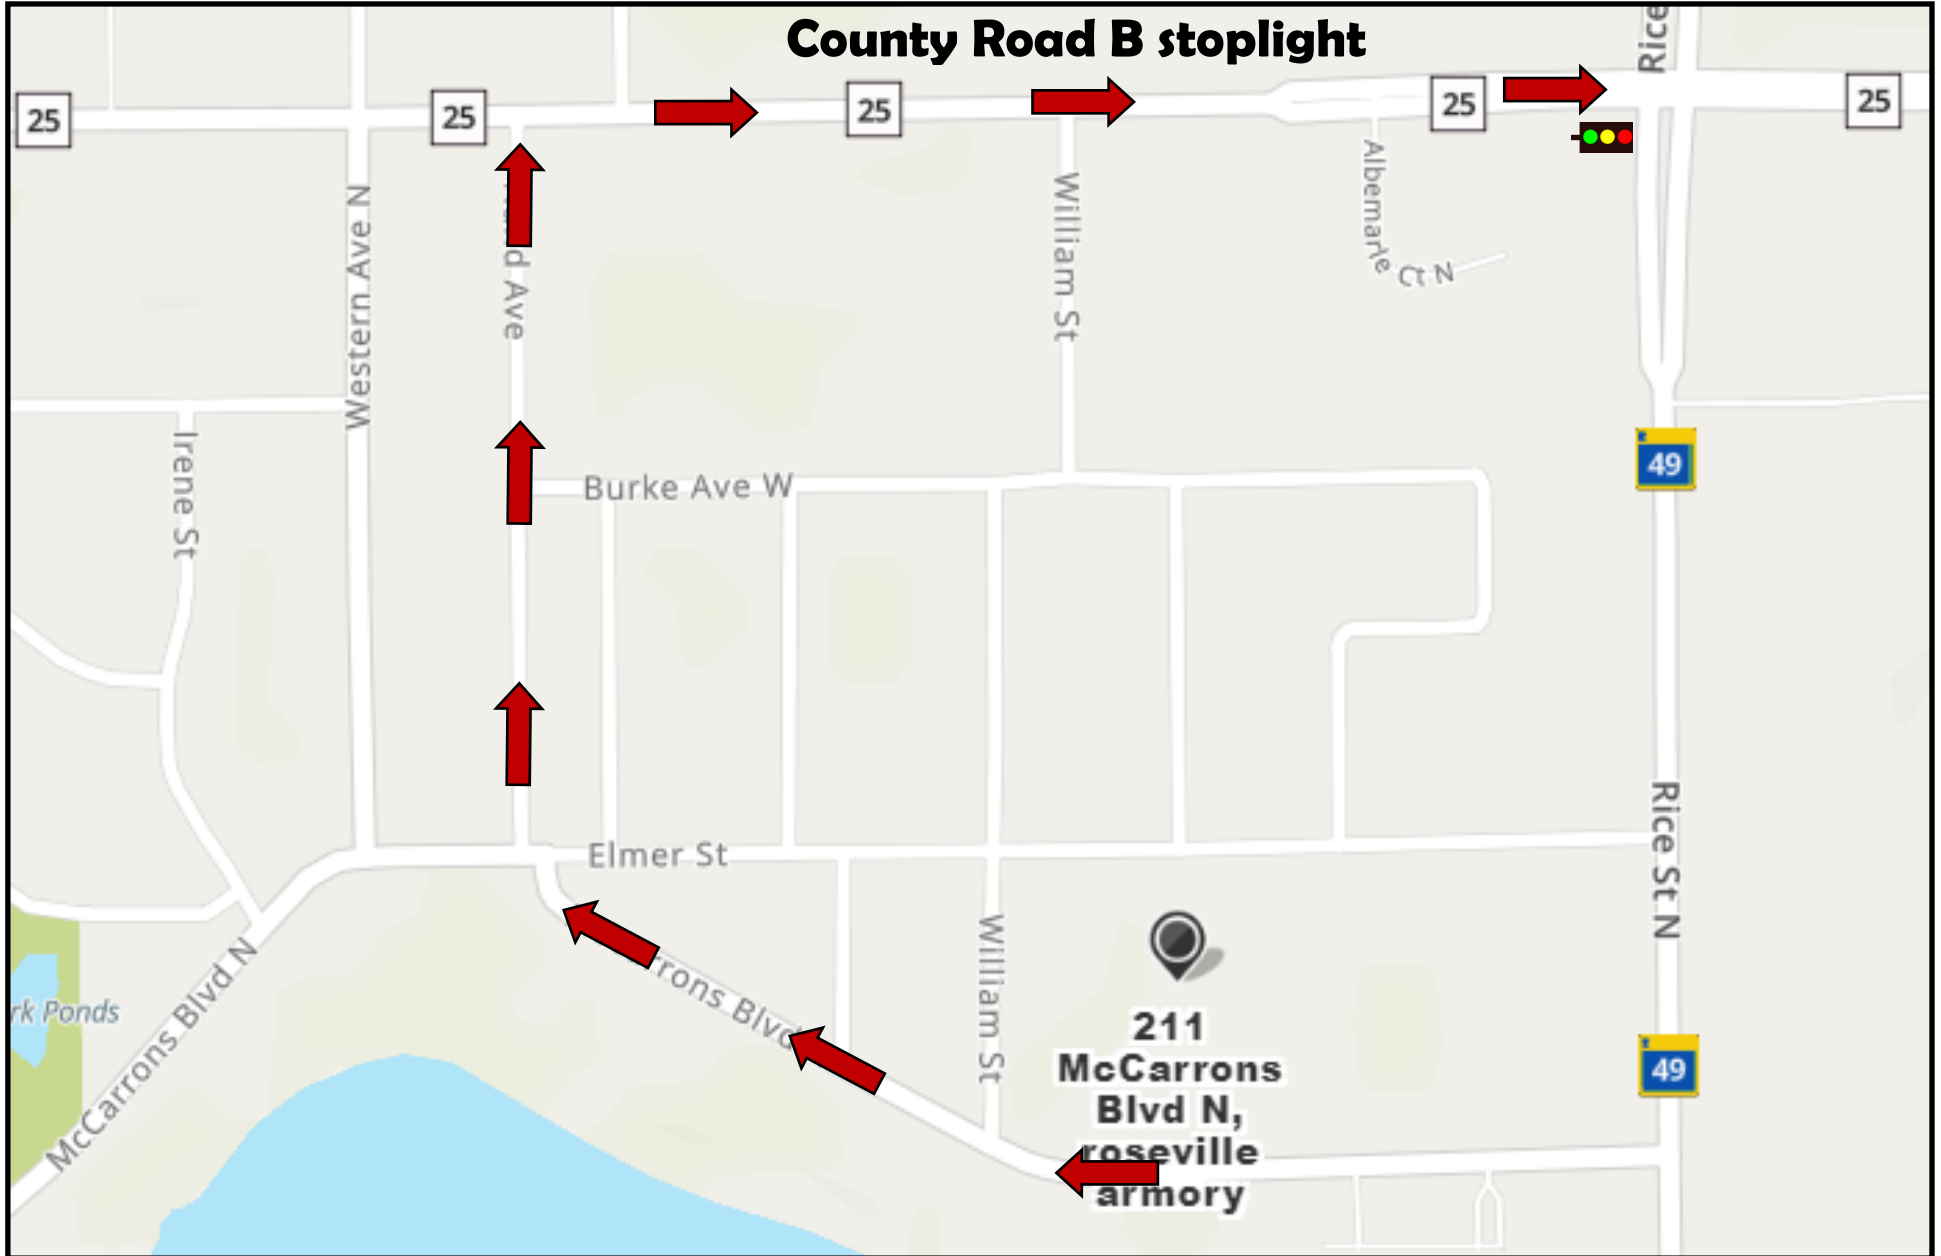

# Parking Lot **Exit** Map

**\*No left turn out of parking lot from  
8:30am to 8:45am & 3:10pm to 3:45pm**

**See Other Side** 

# Curb Side Drop-off & Pick-Up Locations