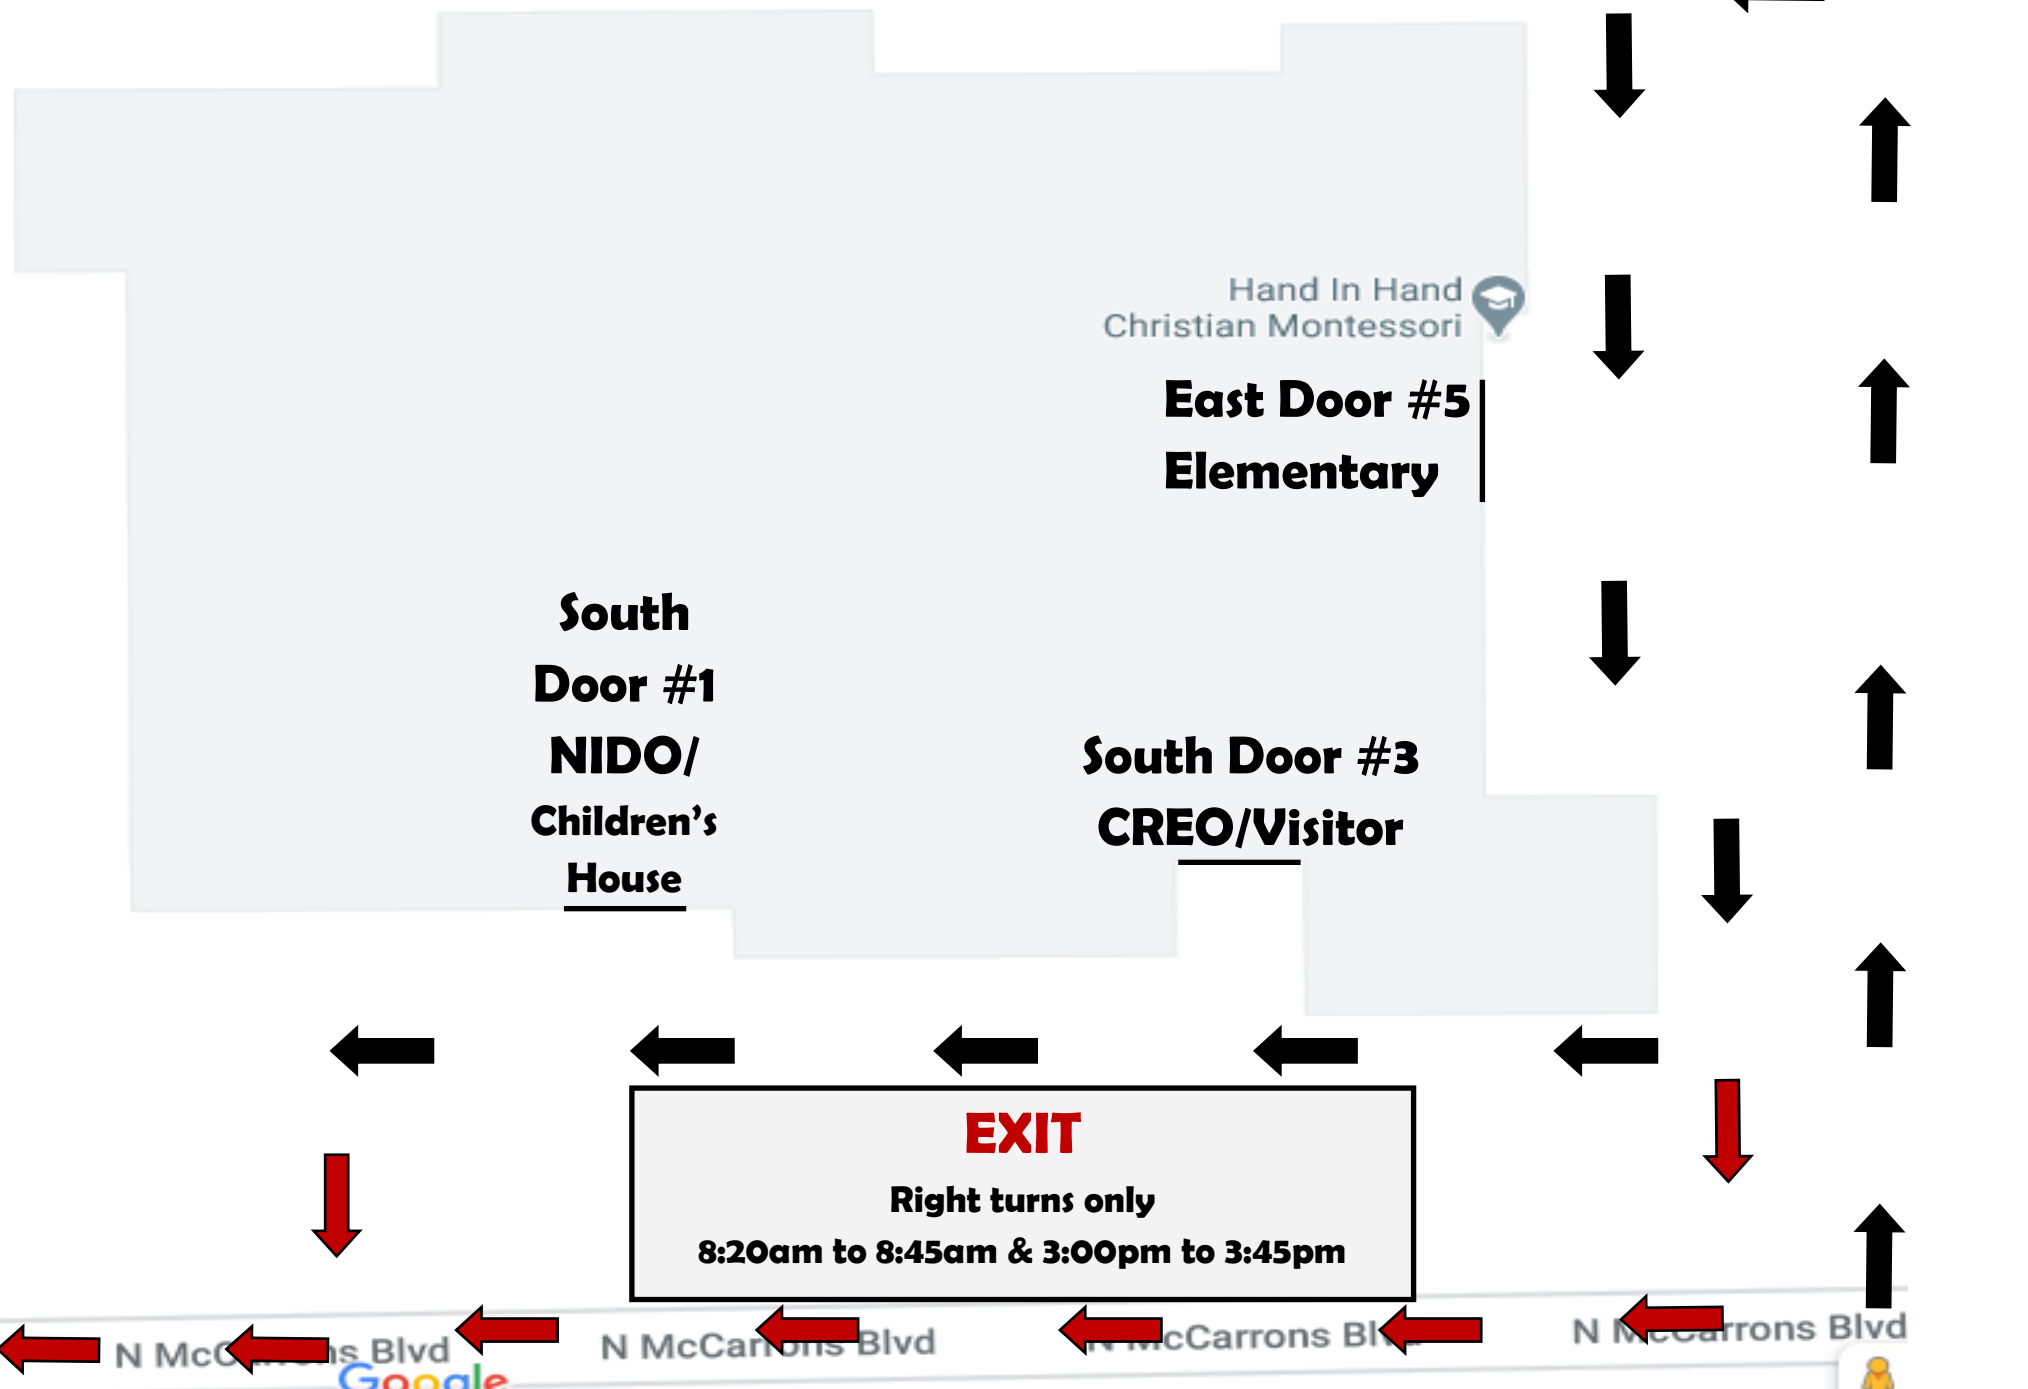

HAND IN HAND
CHRISTIAN MONTESSORI

Curb Side Drop-off & Pick-Up Locations

See Other Side 

Parking Lot **Exit** Map

***No left turn out of parking lot from
8:30am to 8:45am & 3:10pm to 3:45pm**

See Other Side 