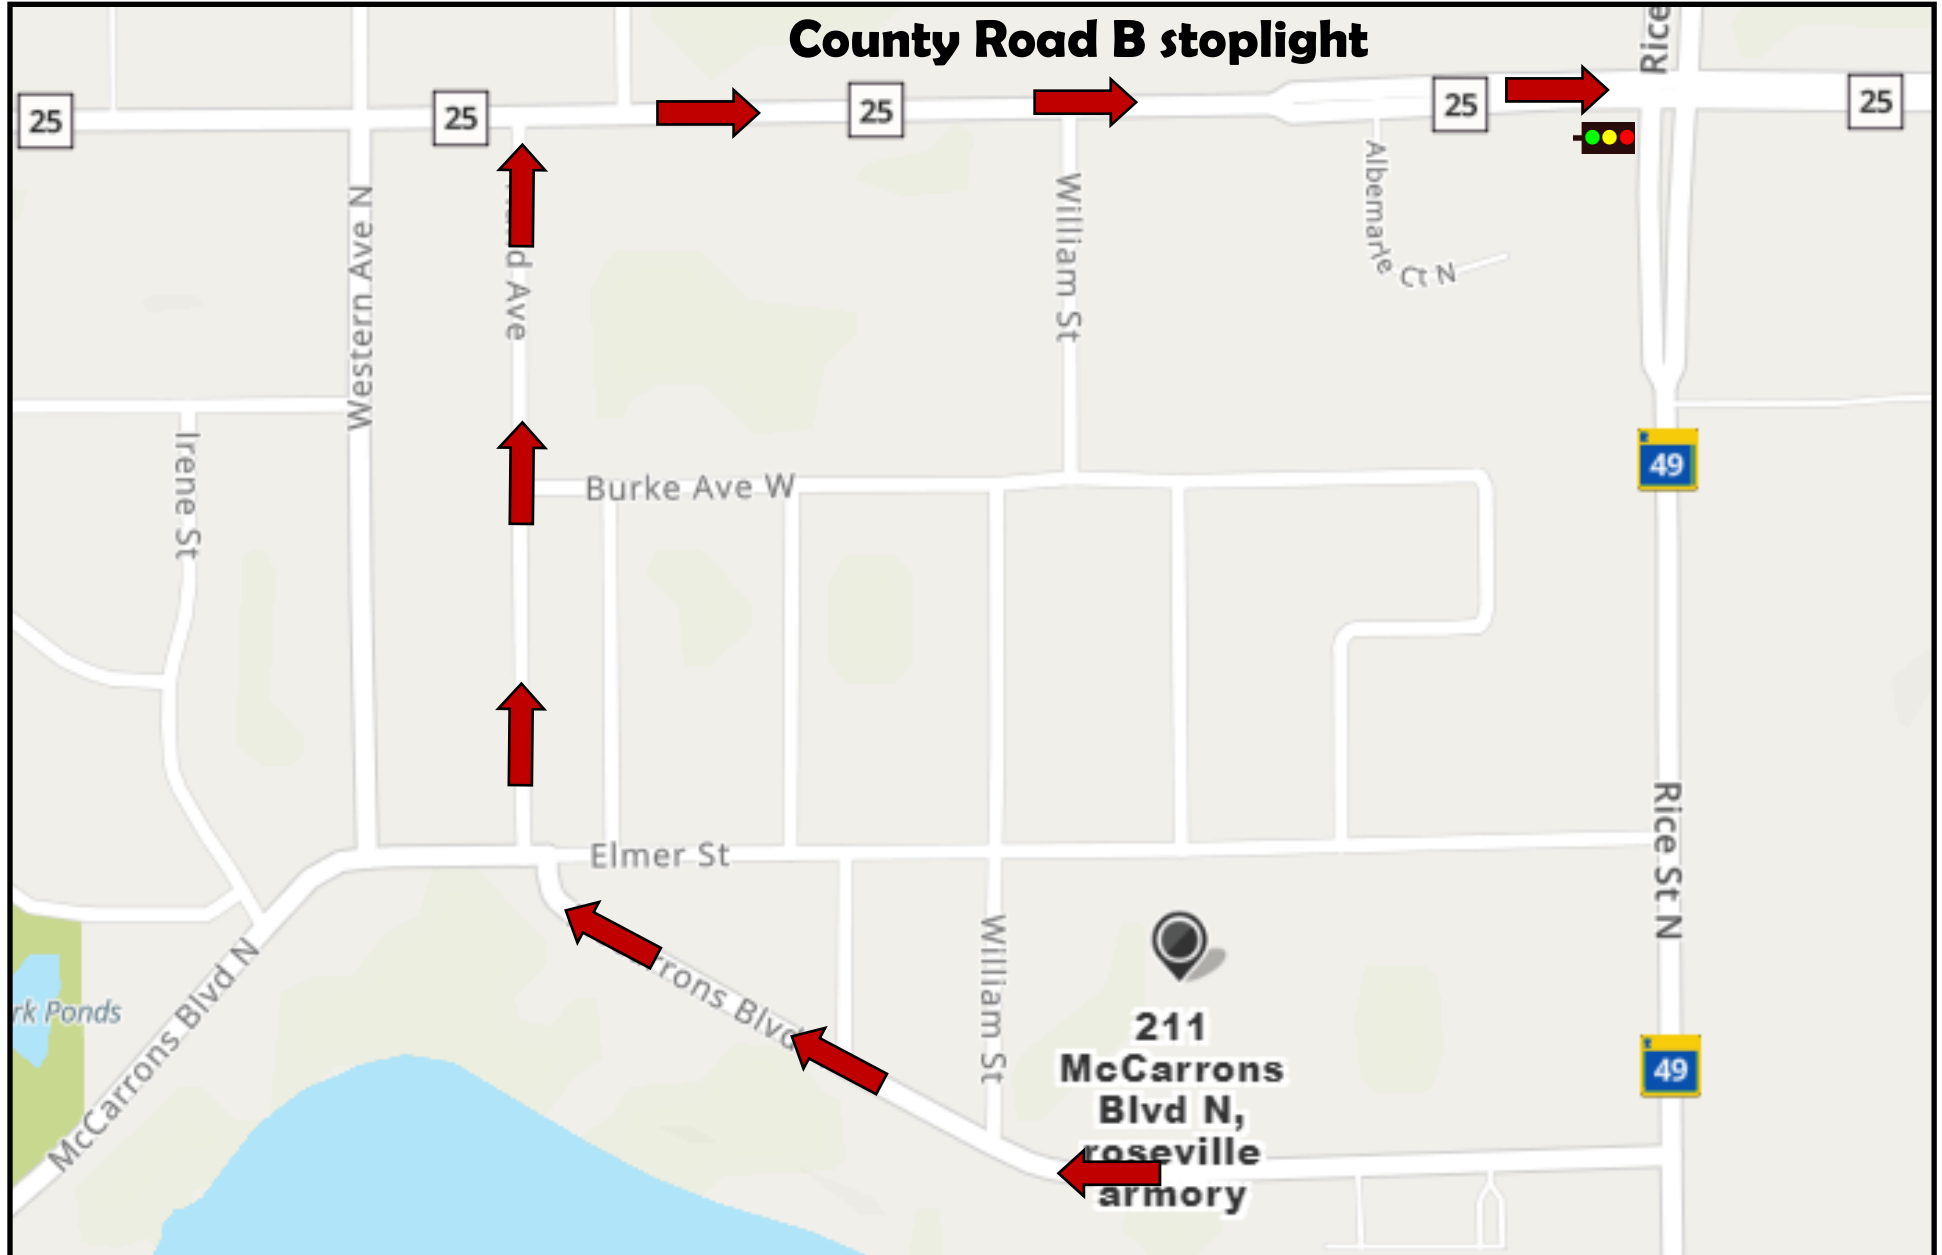

HAND IN HAND
CHRISTIAN MONTESSORI

Curb Side Drop-off & Pick-Up Locations

See Other Side 

Parking Lot **Exit** Map

***No left turn out of parking lot from
8:30am to 8:45am & 3:10pm to 3:45pm**

See Other Side 