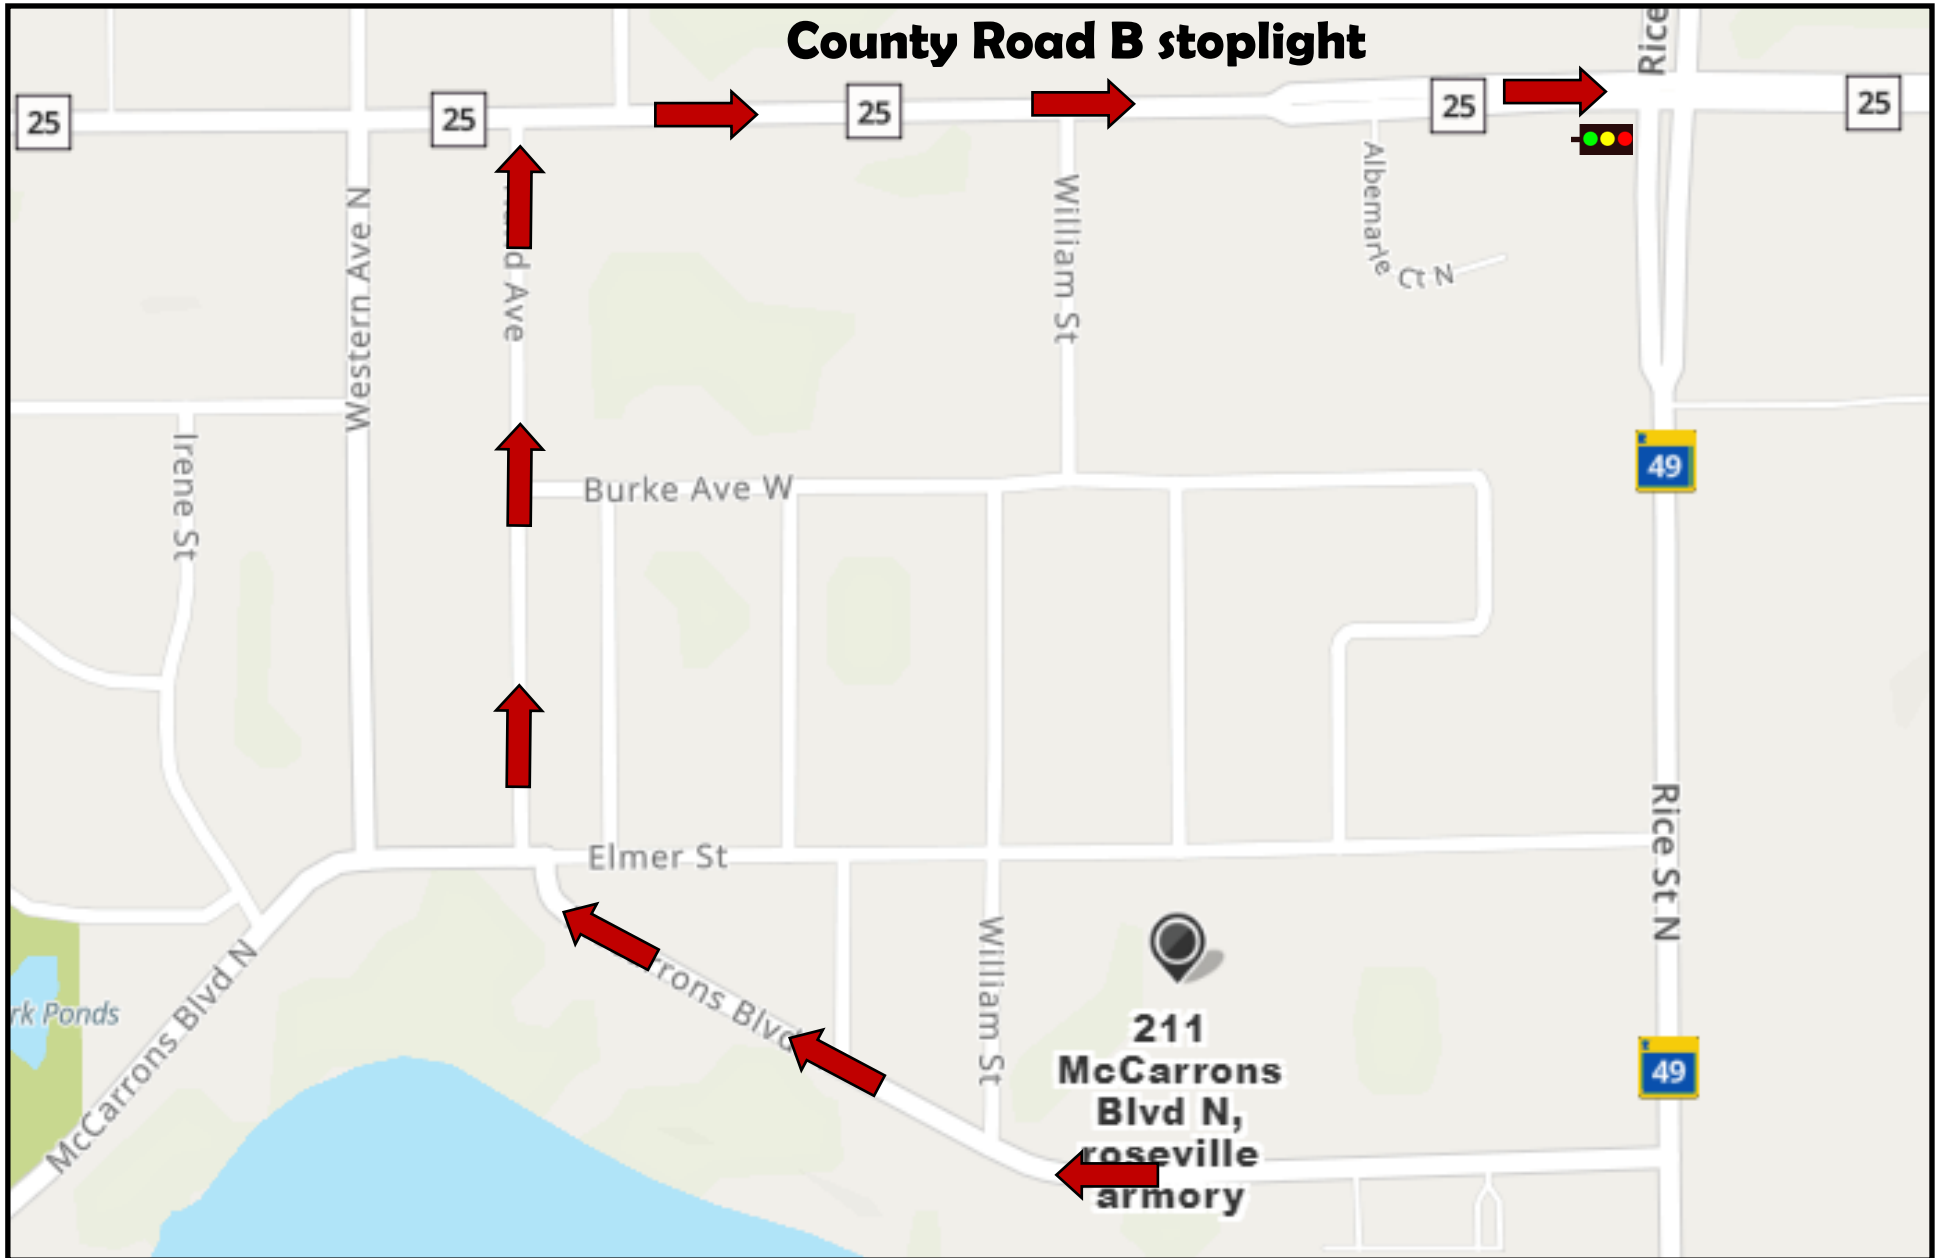

Parking Lot **Exit** Map

***No left turn out of parking lot from
8:30am to 8:45am & 3:10pm to 3:45pm**

See Other Side 

Curb Side Drop-off & Pick-Up Locations

See Other Side

**South Door #1
NIDO/
Children's
House**

**South Door #3
CREO/Visitor**

**East Door #5
Elementary**

Hand In Hand
Christian Montessori

EXIT

Right turns only

8:20am to 8:45am & 3:00pm to 3:45pm

N McCarrons Blvd

N McCarrons Blvd

N McCarrons Blvd

N McCarrons Blvd

Welcome to the '21-'22 HH School year!

Please read the following instructions carefully so that you know what to do with the contents of this packet.

Lime Green Number Cards:

- Please disburse these cards amongst the people who most often are picking up your kiddos such as parents, grandparents & carpools
- Place the number card in your front passenger window to be seen by an HH staff member at drop-off and pick-up