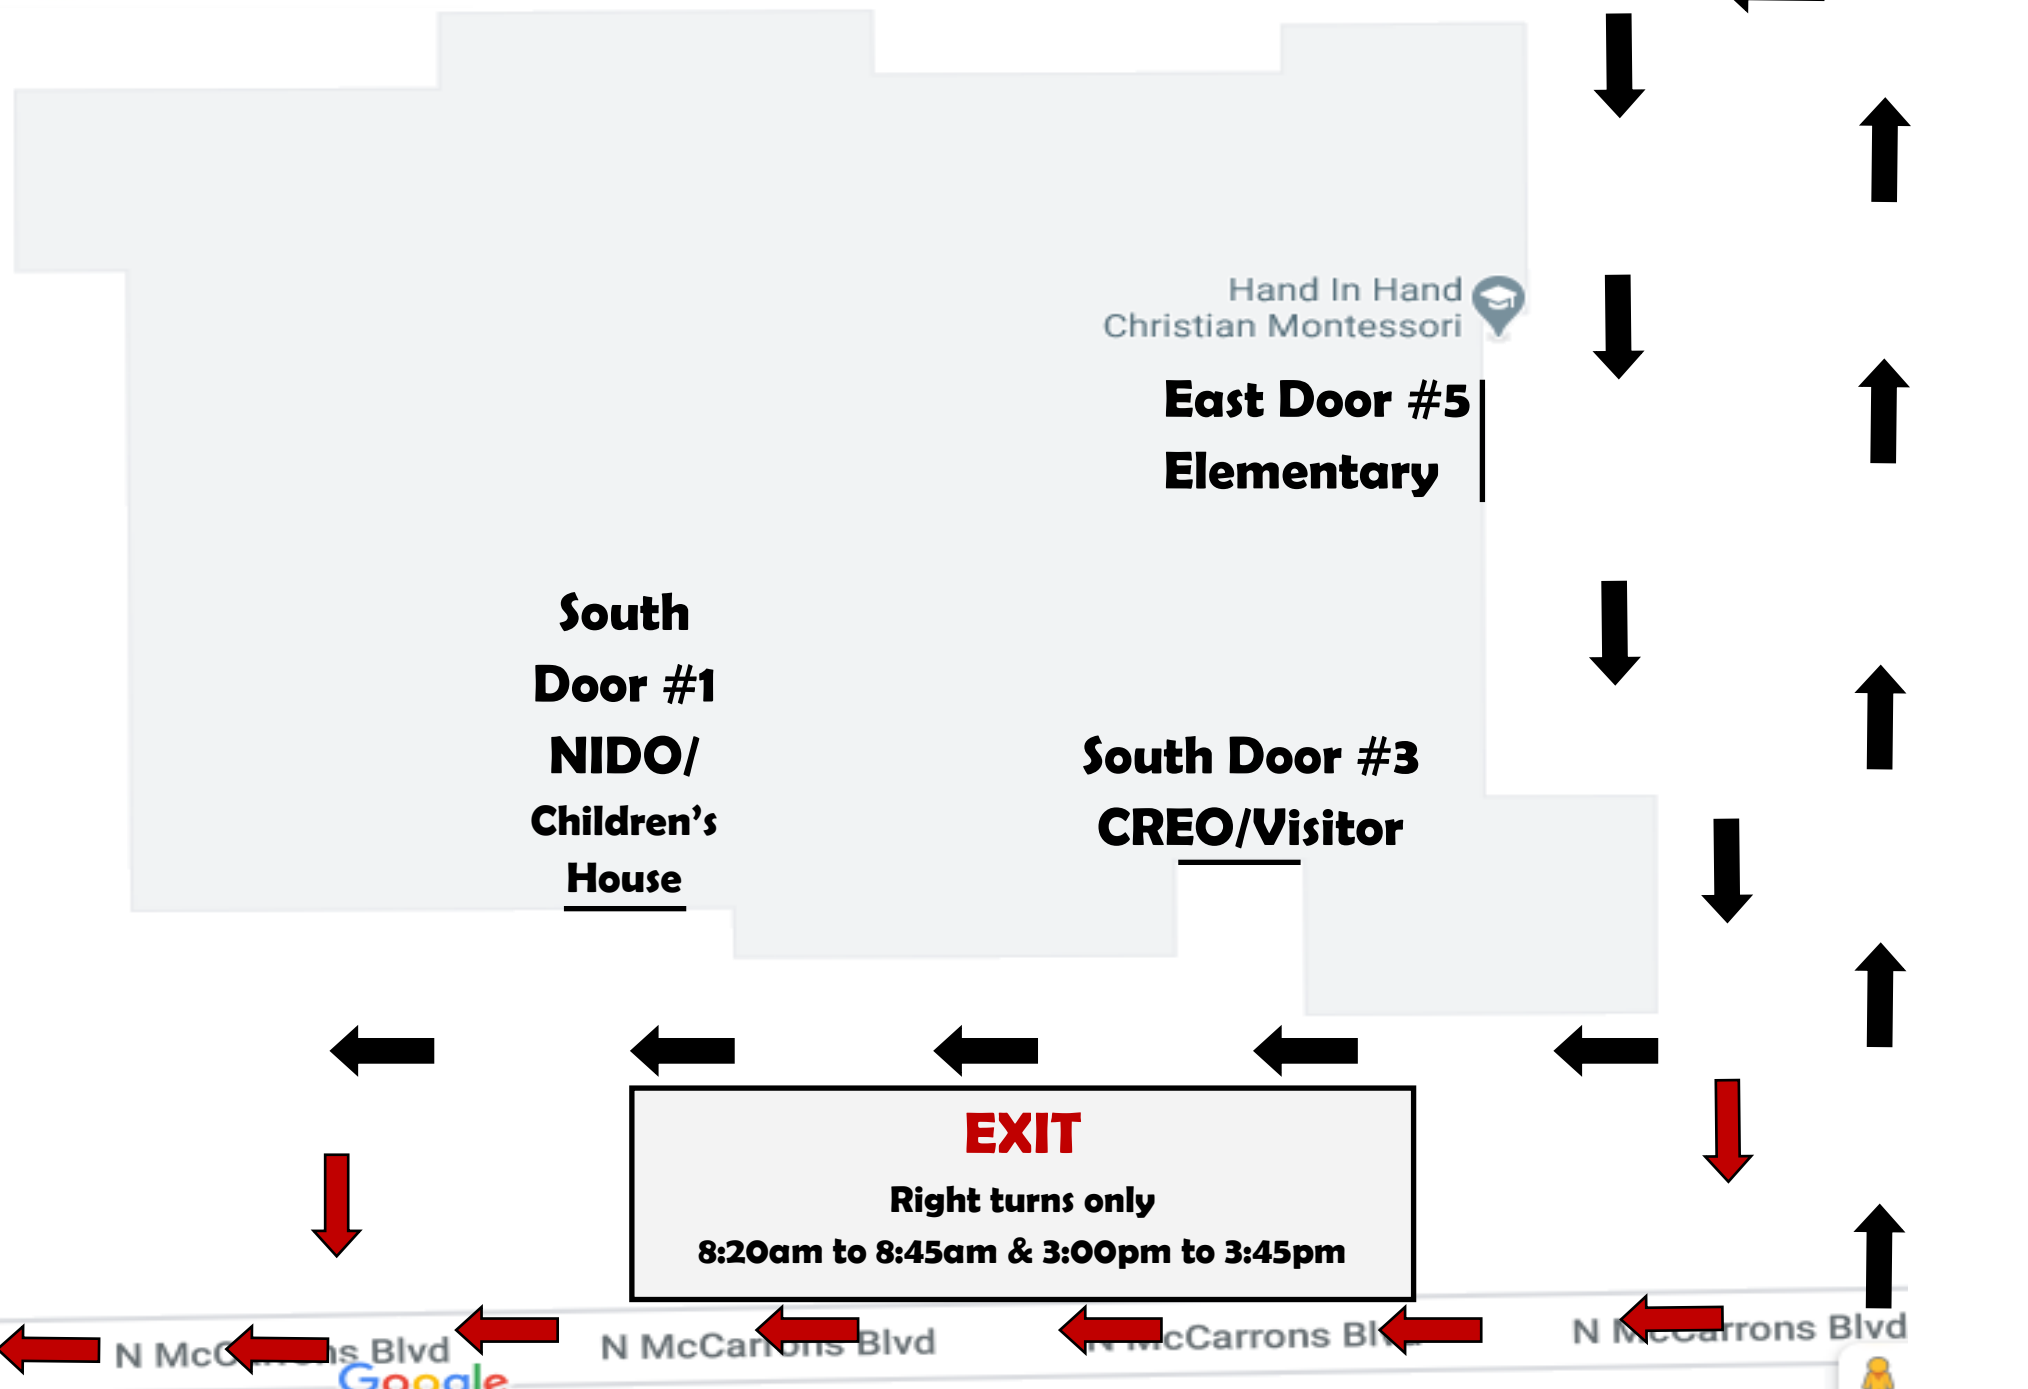

Parking Lot **Exit** Map

***No left turn out of parking lot from
8:30am to 8:45am & 3:10pm to 3:45pm**

See Other Side 

Curb Side Drop-off & Pick-Up Locations

See Other Side

**South Door #1
NIDO/
Children's
House**

**South Door #3
CREO/Visitor**

**East Door #5
Elementary**

Hand In Hand
Christian Montessori

EXIT

Right turns only

8:20am to 8:45am & 3:00pm to 3:45pm

N McCarrons Blvd

N McCarrons Blvd

- Please disburse these cards amongst the people who most often are picking up your kiddos such as parents, grandparents & carpools
- Place the number card in your front passenger window to be seen by an HH staff member at drop-off and pick-up

This # will be used for:

- Morning drop-off health screen check in
- After school curb side pick-up

Children's House Families:

- If you have a Children's House student as well as Elementary, please go directly into the Children's House after school pick-up line first, then get back in line for the Elementary pick-up.